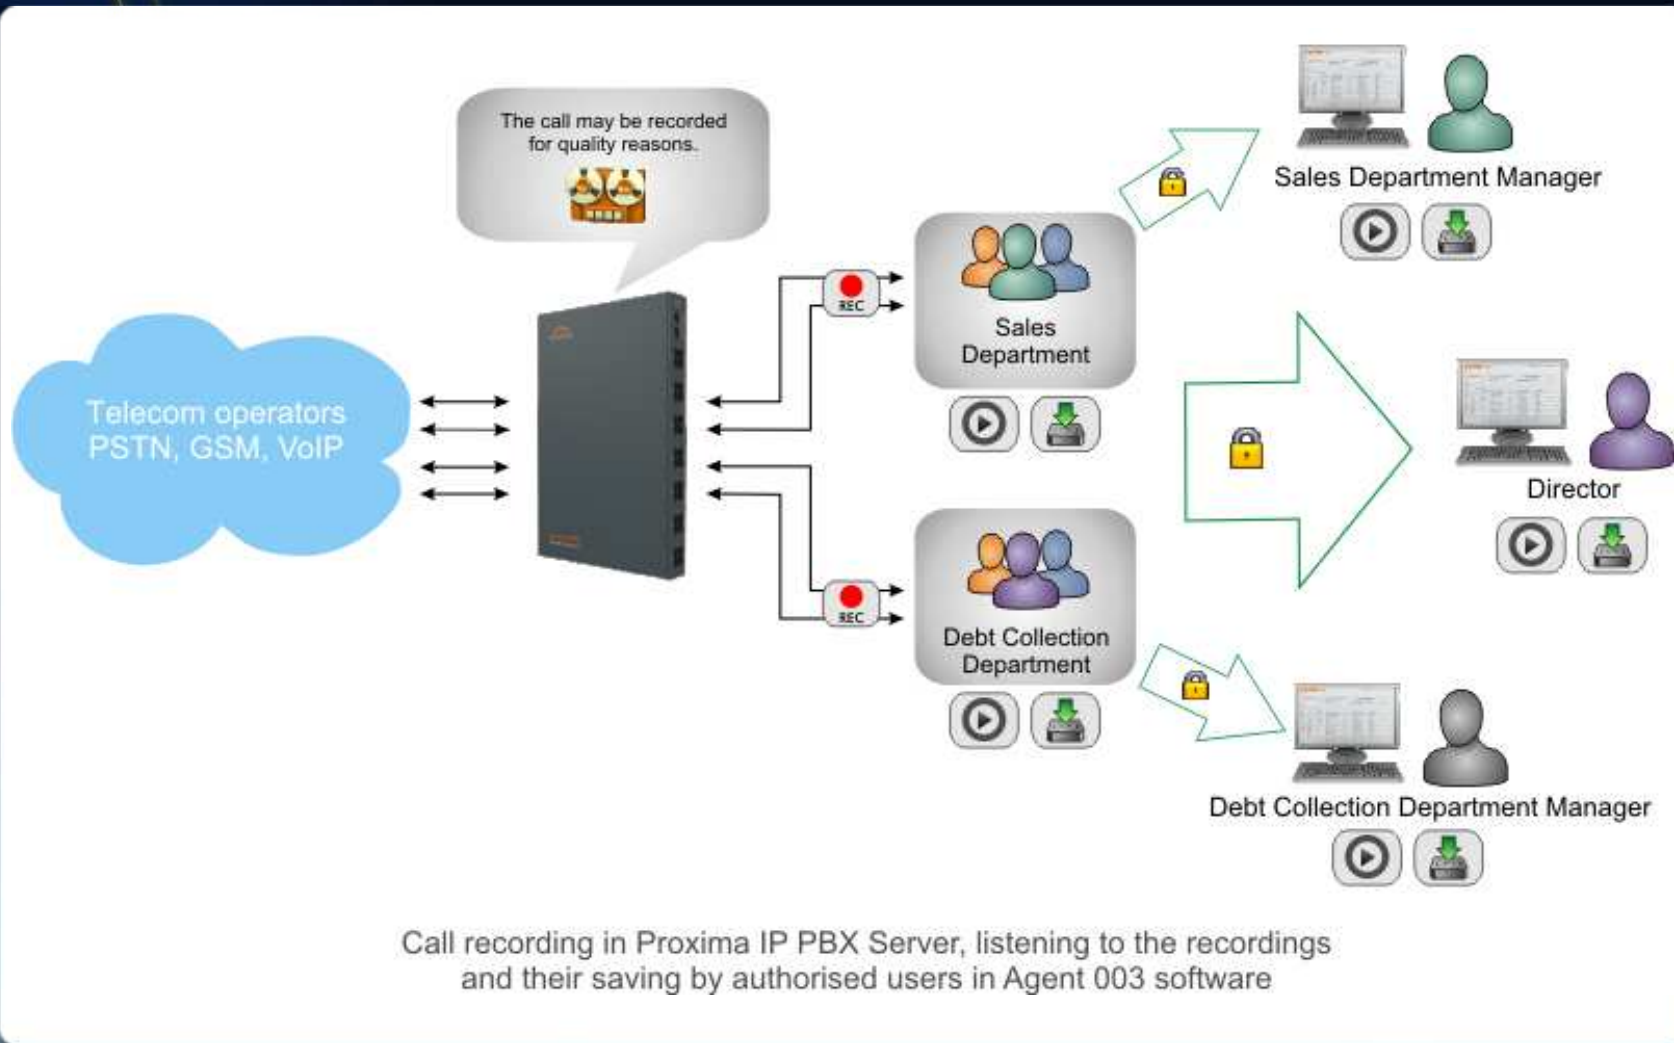

Main features

- embedded VoIP;
- embedded multichannel call recording;
- video calls;
- local and remote management via ethernet network;
- compatibility with Windows, Linux, MAC OS X;
- embedded voicemail systems;
- external devices management;

Main features

- VEK[®] VoIP Cost Eliminator;
- Call Through;
- Intelligent Call Distribution: IVR, incoming calls queueing;
- embedded billing solution;
- User's Zone;
- conference calls.

IVR feature

- up to 25 simultaneous calls for one voice announcement;
- 99 voice announcements;
- up to 600 levels in 64 call schemes;
- listening to voice announcement on any IVR level.

Call recording

Call recording in Proxima IP PBX Server, listening to the recordings and their saving by authorised users in Agent 003 software

Support of Platan IP-T 106 phone for remote users

- 2 SIP accounts
- 6 BLF buttons
- unified phone book for whole system
- POE
- 2 x LAN
- autoprovisioning

Support of Yealink VP-530P phone for video calls

Networking with other Platan systems

Platan Intelligent Networking (PIN) on the example of a company with several regional offices

Proxima IP PBX Server elements