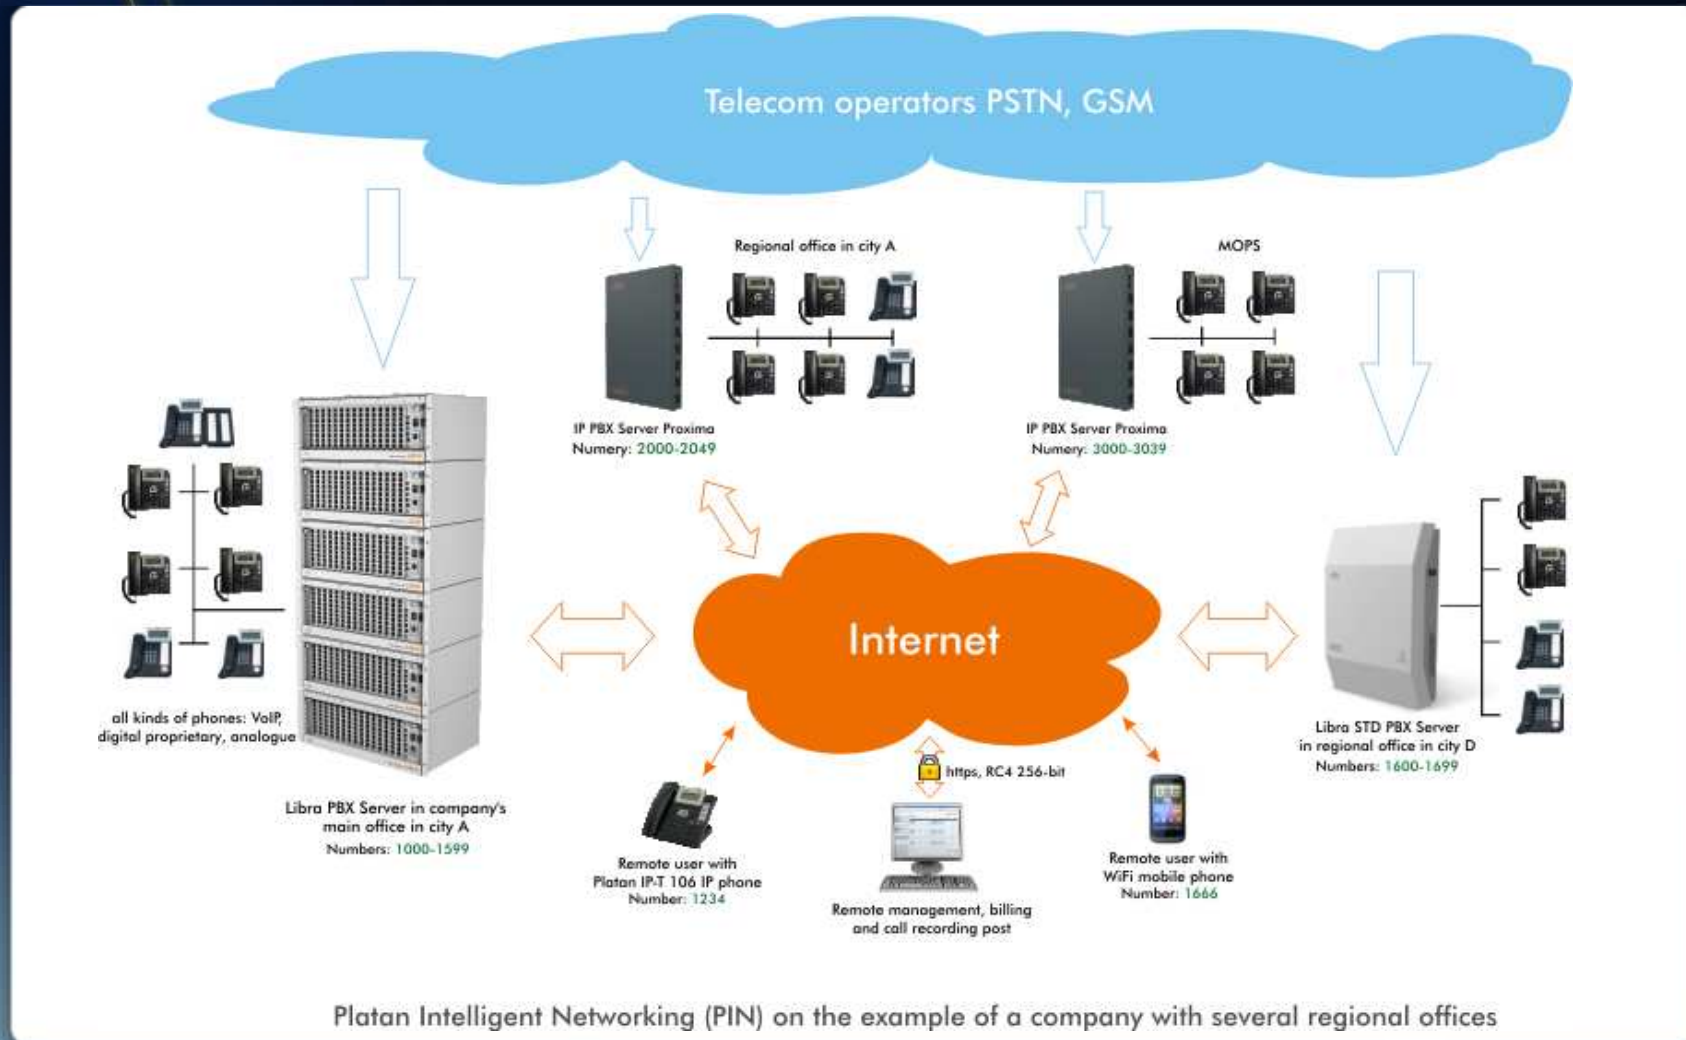

Embedded VoIP supporting connection of remote users.

Networking with other Platan systems designed for multinational or multi-branch companies and institutions.

Dedicated call center solution.

IP PBX Server Proxima

Main features

- VEK[®] VoIP Cost Eliminator;
- Call Through;
- Intelligent Call Distribution: IVR, incoming calls queueing;
- embedded billing solution;
- User's Zone;
- conference calls.

IVR feature

- up to 25 simultaneous calls for one voice announcement;
- 99 voice announcements;
- up to 600 levels in 64 call schemes;
- listening to voice announcement on any IVR level.

Call recording

Call recording in Proxima IP PBX Server, listening to the recordings and their saving by authorised users in Agent 003 software

Support of Platan IP-T 106 phone for remote users

- 2 SIP accounts
- 6 BLF buttons
- unified phone book for whole system
- POE
- 2 x LAN
- autoprovisioning

Support of Yealink VP-530P phone for video calls

Networking with other Platan systems

Platan Intelligent Networking (PIN) on the example of a company with several regional offices

Proxima IP PBX Server elements